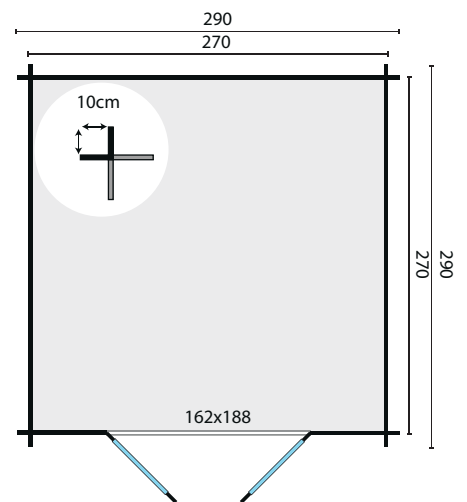

COUNTRYWOOD

Jorgen

All sizes are approximate and in cm

 7,0m²

 14,6m³

 9,8m²

-

 28mm

 4mm

 437kg

 320x114x52cm