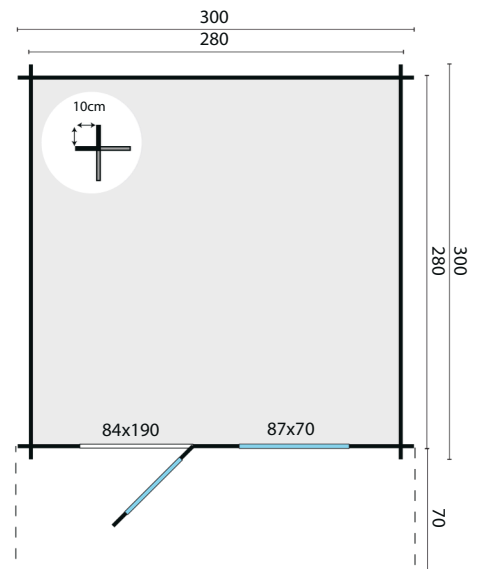

# Bo

All sizes are approximate and in cm

 7,8m<sup>2</sup>  
 17,5m<sup>3</sup>  
 12,3m<sup>2</sup>

 -  
 28mm  
 4mm

 520kg  
 370x120x46cm