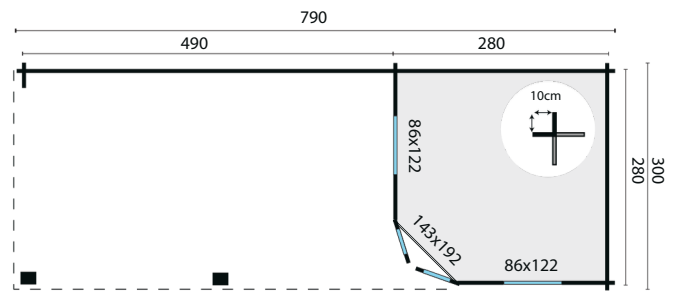

COUNTRYWOOD

Bertil

All sizes are approximate and in cm

	6,7+13,7m ²
	21,1m ³
	35,5m ²

	-
	44mm
	3-6-3mm

	1500kg
	600x120x63cm