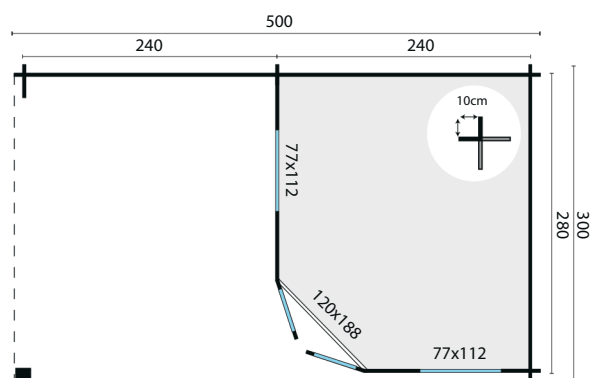

COUNTRYWOOD

Stig

All sizes are approximate and in cm

6,4+6,4m²

-

12,8m³

28mm

16,3m²

4mm

658kg

525x120x40cm