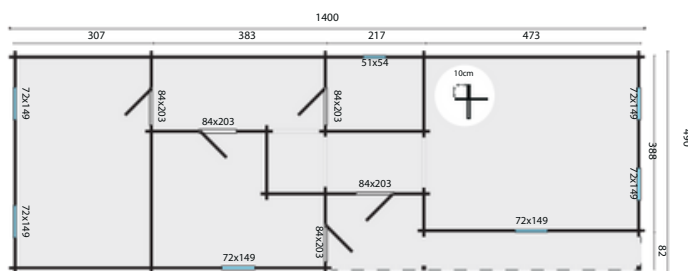

# Slane

All sizes are approximate and in cm

 64,5m<sup>2</sup>  
 167,7m<sup>3</sup>  
 76,0m<sup>2</sup>

 28mm  
 70mm  
 4-14-4mm

 1650/1650/1550kg  
 1550/140/350kg  
 600x120x76/600x120x76cm  
 600x120x71/600x120x71cm  
 210x110x40/210x110x70cm