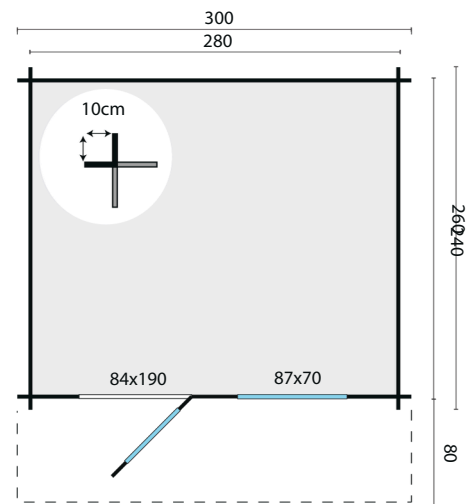

COUNTRYWOOD

Bjorn

All sizes are approximate and in cm

 6,7m²
 14,0m³
 11,6m²

 -
 28mm
 4mm

 470kg
 342x120x47cm