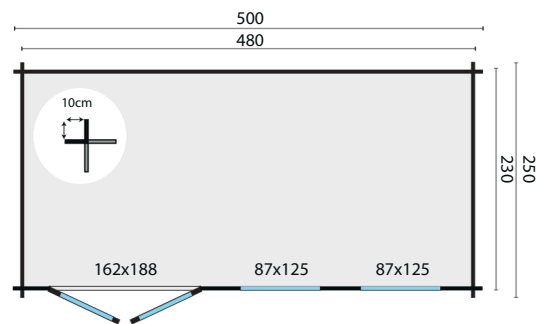

# Justine

All sizes are approximate and in cm

 11,0m<sup>2</sup>  
 24,3m<sup>3</sup>  
 16,1m<sup>2</sup>

 -  
 40mm  
 3-6-3mm

 800kg  
 520x120x49cm