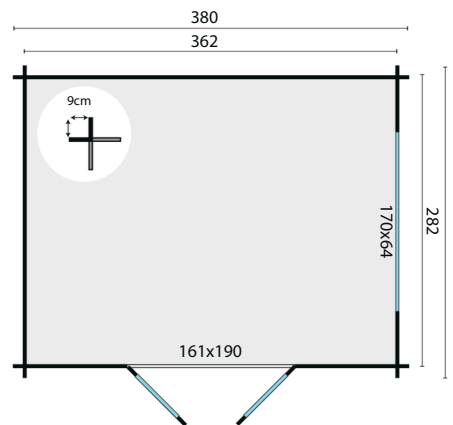

COUNTRYWOOD

Loya

All sizes are approximate and in cm

 9,9m²
 21,5m
 12,9m

 -
 28mm
 4mm

 510kg
 400x115x49cm