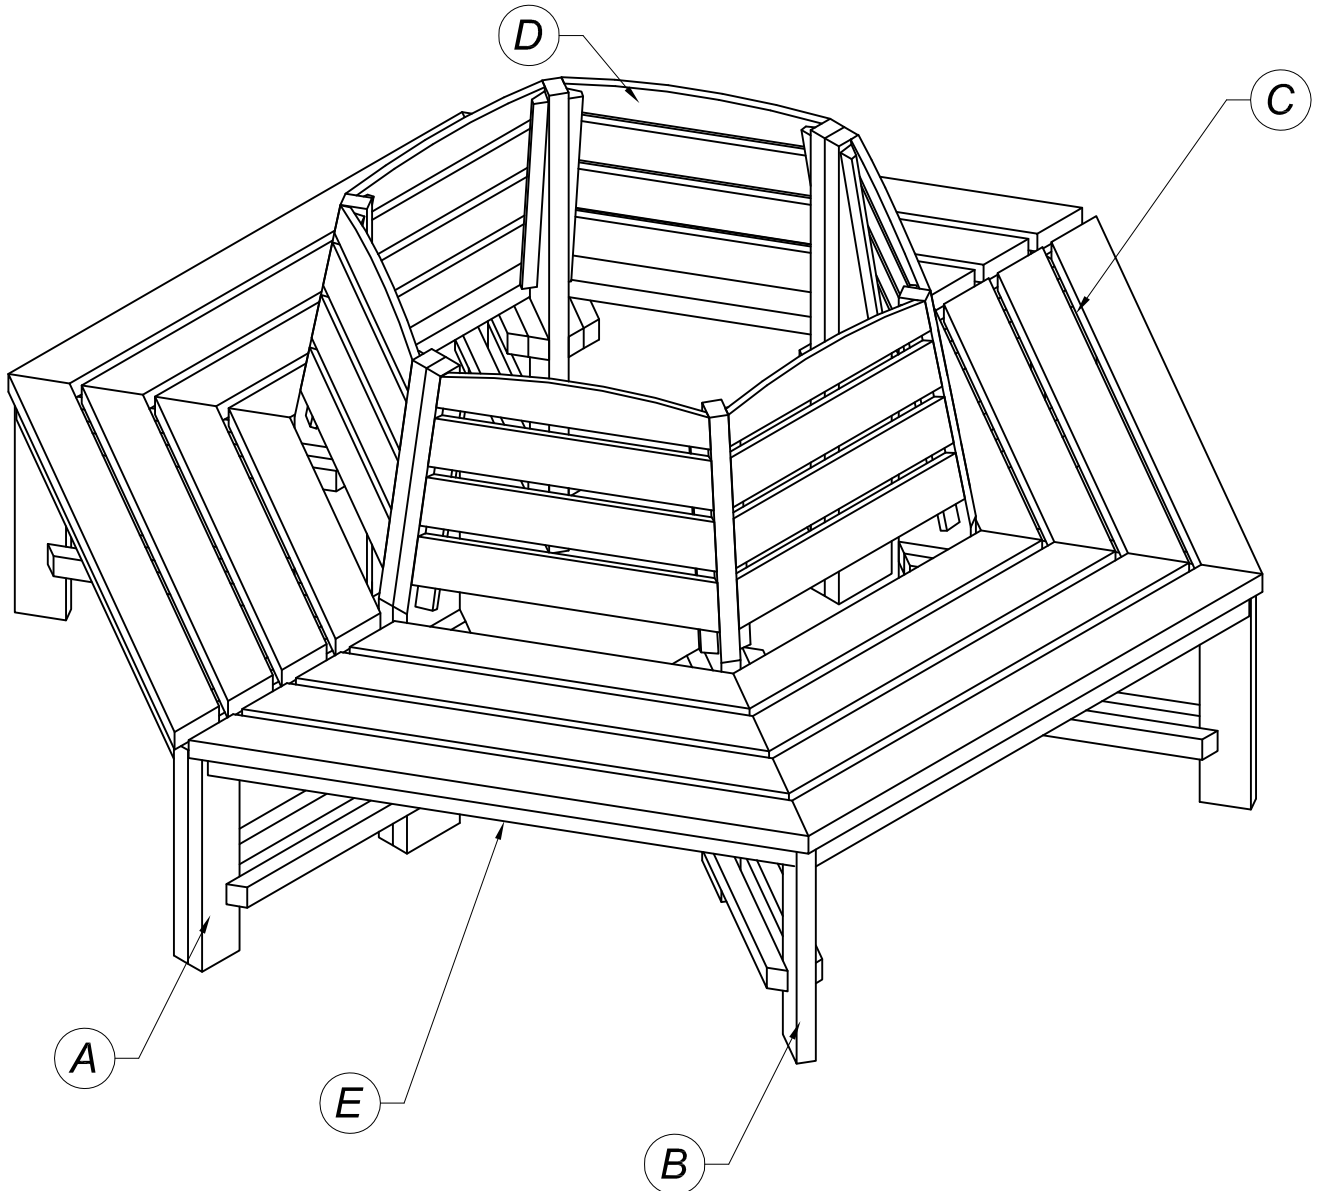

Tree seat with back rest

Element:	Measurement:
Leg A	900 x 585
Leg B	900 x 585
Seat C	1030 x 482
Support D	512 x 420
Board E	980 x 70 x 15
Assembling parts	
Element:	Quant.
Wood screw Ø4 x 50	66

Tree seat with back rest

Artikel Nr. : 31.0001

Elements:	A	B	C	D	E	F	G	H	I	J
	4	4	6	6	6	-	-	-	-	-

Tree seat with back rest

Artikel Nr. : 31.0001

Tree seat with back rest

Artikel Nr. : 31.0001

Tree seat with back rest

Artikel Nr. : 31.0001