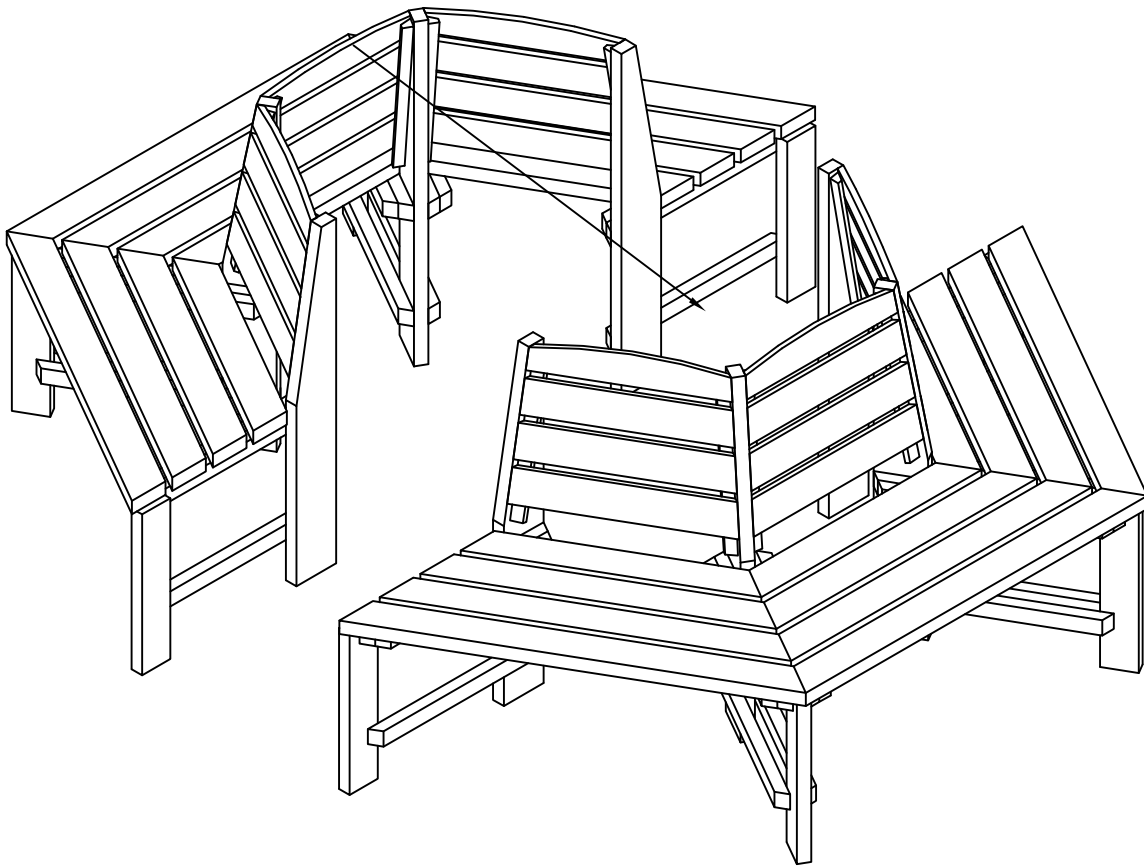

Tree seat with back rest

Element:	Measurement:
Leg A	900 x 585
Leg B	900 x 585
Seat C	1030 x 482
Support D	512 x 420
Board E	980 x 70 x 15
Assembling parts	
Element:	Quant.
Wood screw Ø4 x 50	66

Tree seat with back rest

Artikel Nr. : 31.0001

Elements:	A	B	C	D	E	F	G	H	I	J
	4	4	6	6	6	-	-	-	-	-

Tree seat with back rest

Artikel Nr. : 31.0001

Tree seat with back rest

Artikel Nr. : 31.0001

Tree seat with back rest

Artikel Nr. : 31.0001