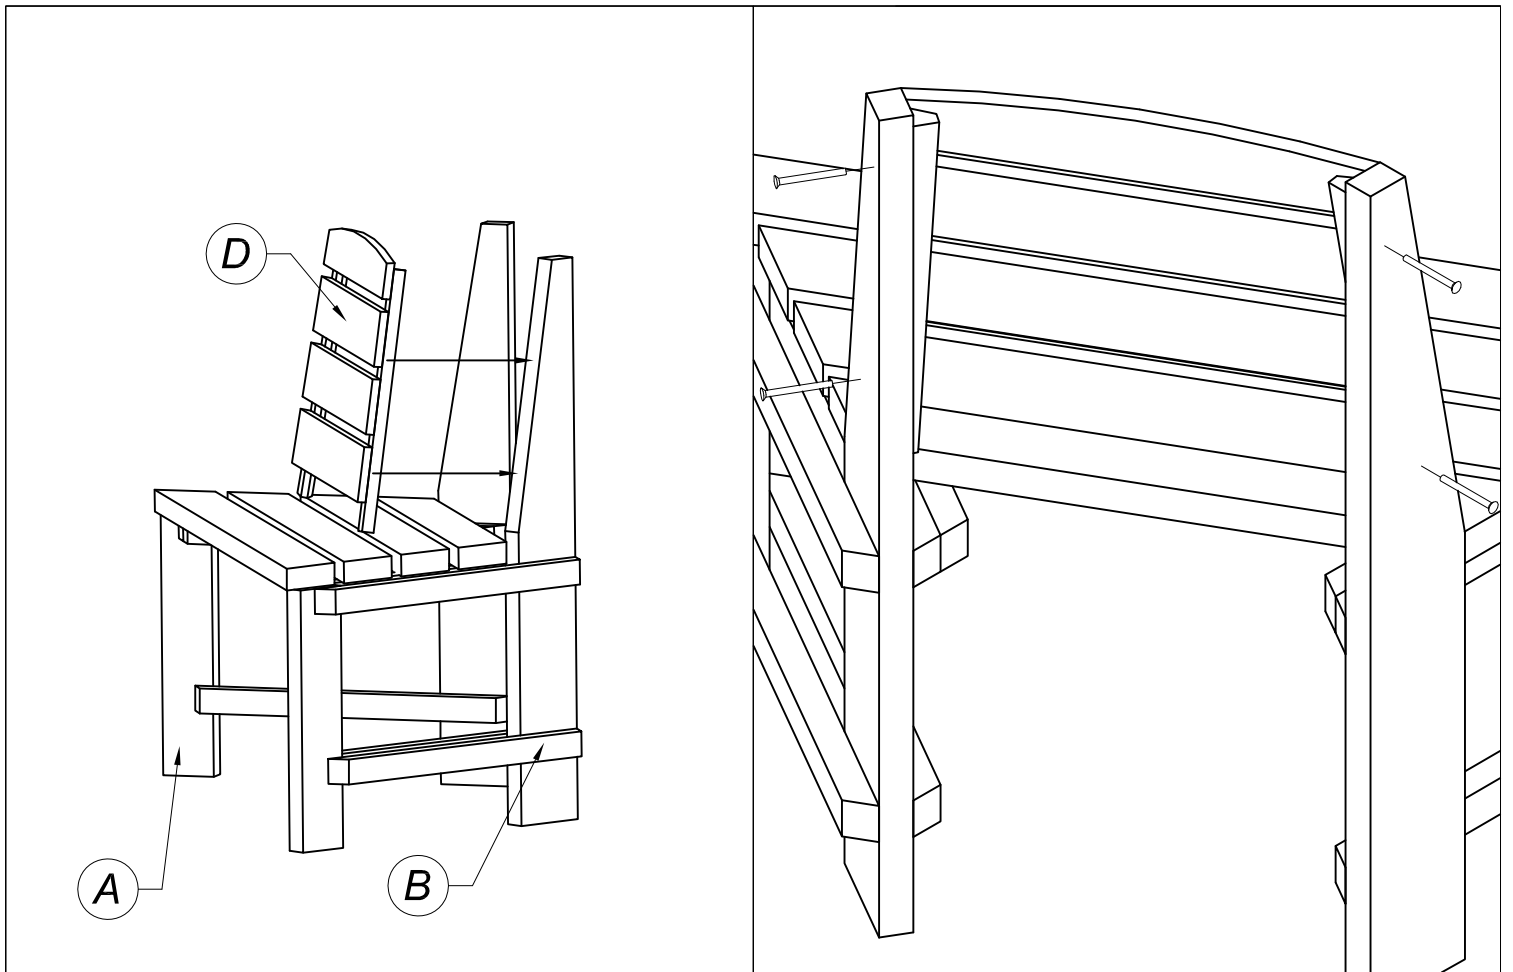

Tree seat with back rest

Element:	Measurement:
Leg A	900 x 585
Leg B	900 x 585
Seat C	1030 x 482
Support D	512 x 420
Board E	980 x 70 x 15
Assembling parts	
Element:	Quant.
Wood screw Ø4 x 50	66

Tree seat with back rest

Artikel Nr. : 31.0001

Elements:	A	B	C	D	E	F	G	H	I	J
	4	4	6	6	6	-	-	-	-	-

Tree seat with back rest

Artikel Nr. : 31.0001

Tree seat with back rest

Artikel Nr. : 31.0001

Tree seat with back rest

Artikel Nr. : 31.0001