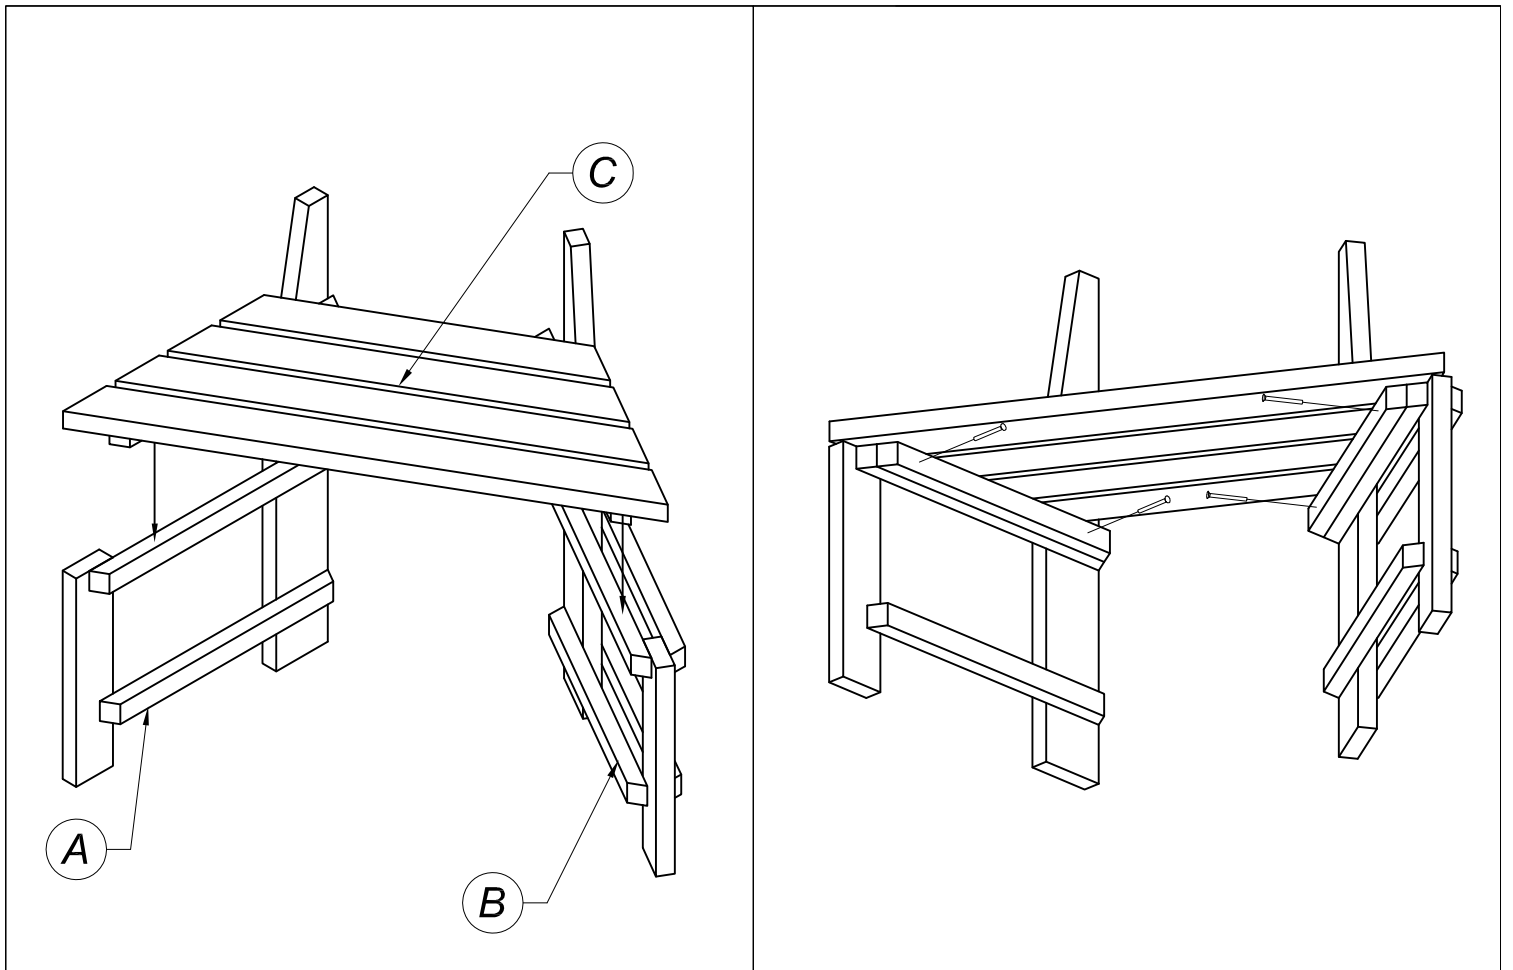

Tree seat with back rest

Element:	Measurement:
Leg A	900 x 585
Leg B	900 x 585
Seat C	1030 x 482
Support D	512 x 420
Board E	980 x 70 x 15
Assembling parts	
Element:	Quant.
Wood screw Ø4 x 50	66

Tree seat with back rest

Artikel Nr. : 31.0001

Elements:	A	B	C	D	E	F	G	H	I	J
	4	4	6	6	6	-	-	-	-	-

Tree seat with back rest

Artikel Nr. : 31.0001

Tree seat with back rest

Artikel Nr. : 31.0001

Tree seat with back rest

Artikel Nr. : 31.0001