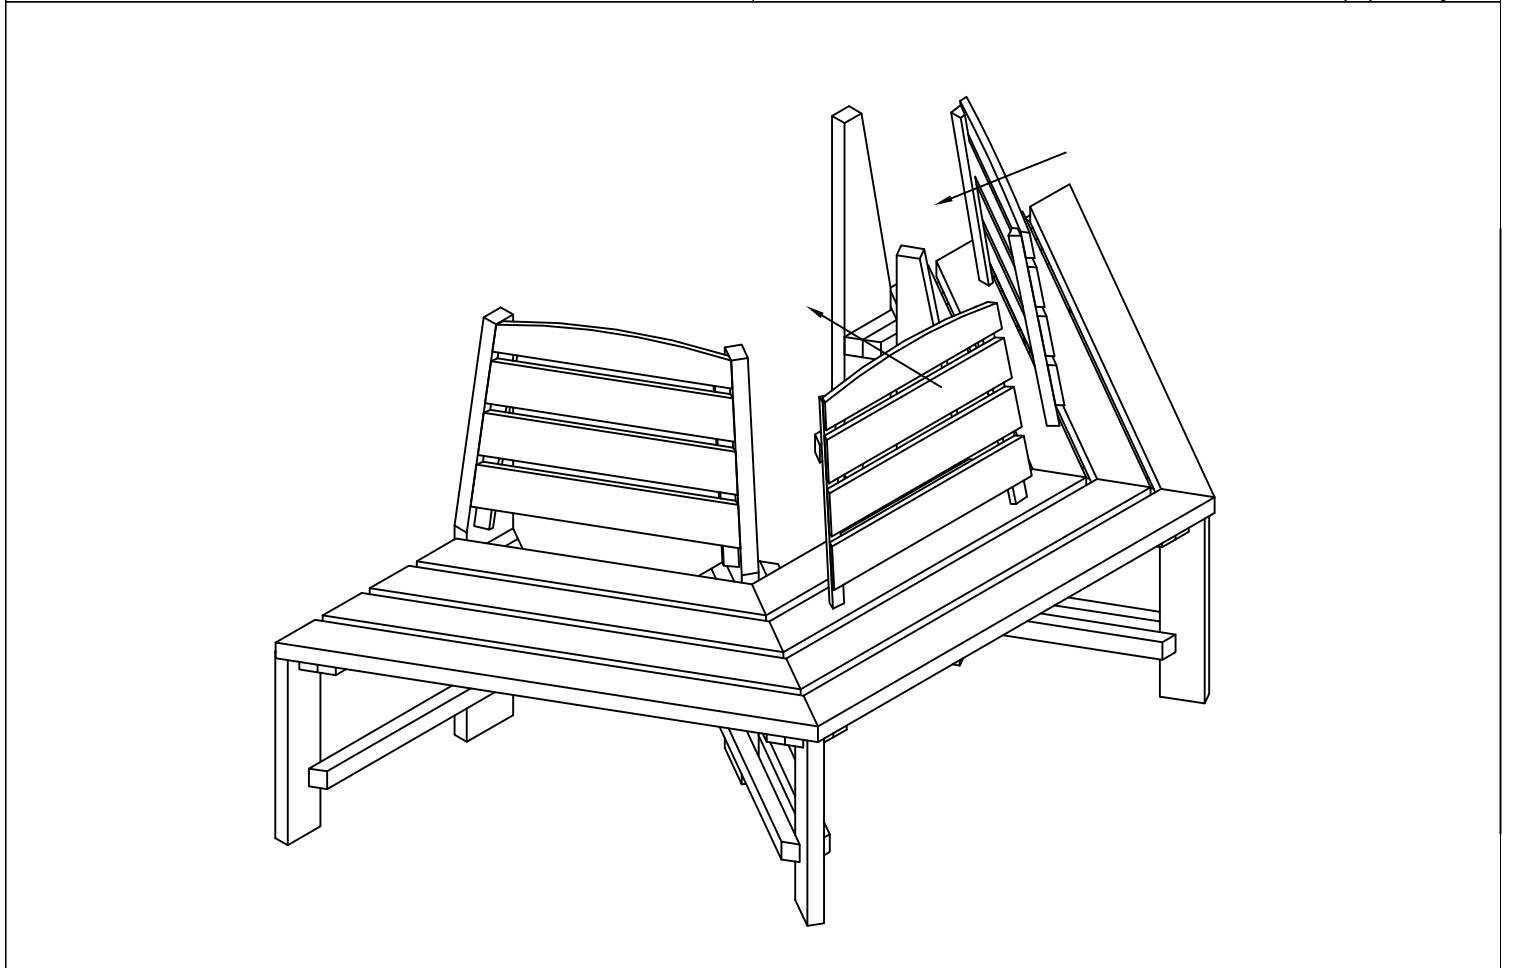

Tree seat with back rest

Element:	Measurement:
Leg A	900 x 585
Leg B	900 x 585
Seat C	1030 x 482
Support D	512 x 420
Board E	980 x 70 x 15
Assembling parts	
Element:	Quant.
Wood screw Ø4 x 50	66

Tree seat with back rest

Artikel Nr. : 31.0001

Elements:	A	B	C	D	E	F	G	H	I	J
	4	4	6	6	6	-	-	-	-	-

Tree seat with back rest

Artikel Nr. : 31.0001

Tree seat with back rest

Artikel Nr. : 31.0001

Tree seat with back rest

Artikel Nr. : 31.0001