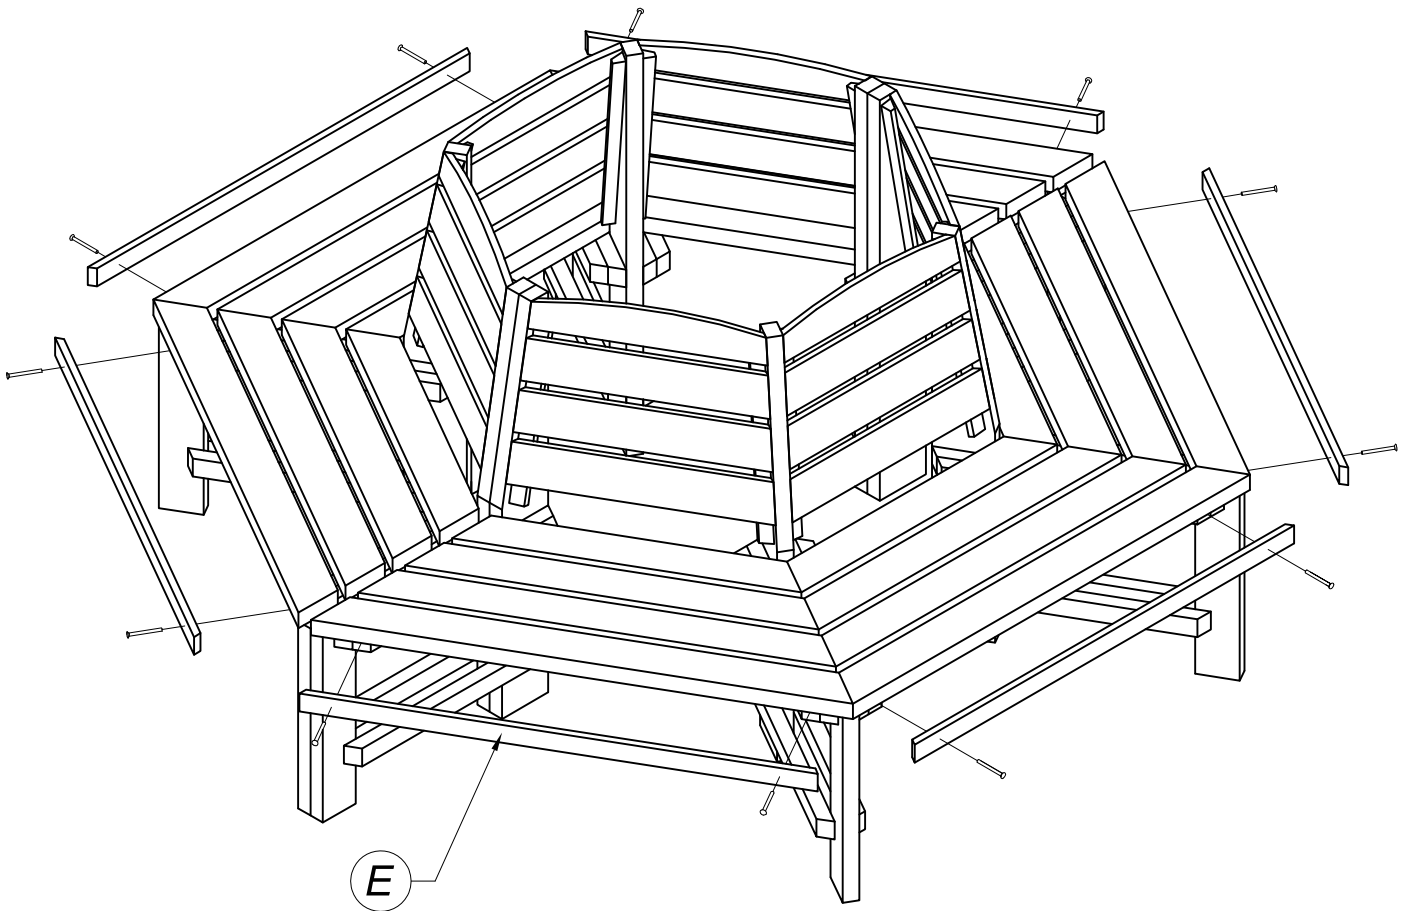

Tree seat with back rest

Element:	Measurement:
Leg A	900 x 585
Leg B	900 x 585
Seat C	1030 x 482
Support D	512 x 420
Board E	980 x 70 x 15
Assembling parts	
Element:	Quant.
Wood screw Ø4 x 50	66

Tree seat with back rest

Artikel Nr. : 31.0001

Elements:	A	B	C	D	E	F	G	H	I	J
	4	4	6	6	6	-	-	-	-	-

Tree seat with back rest

Artikel Nr. : 31.0001

Tree seat with back rest

Artikel Nr. : 31.0001

Tree seat with back rest

Artikel Nr. : 31.0001