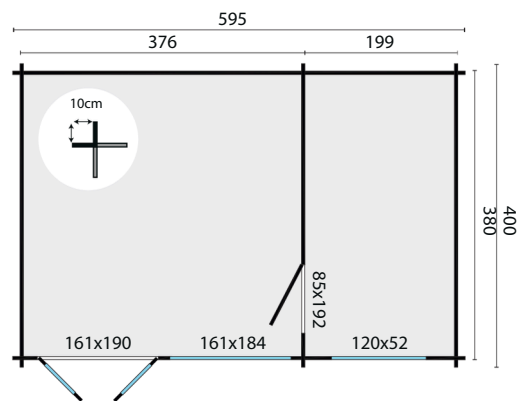

# Flow

All sizes are approximate and in cm

14,3+7,6m<sup>2</sup>

50,0m<sup>3</sup>

25,0m<sup>2</sup>

-

40mm

3-6-3mm

1300kg

595x120x66cm