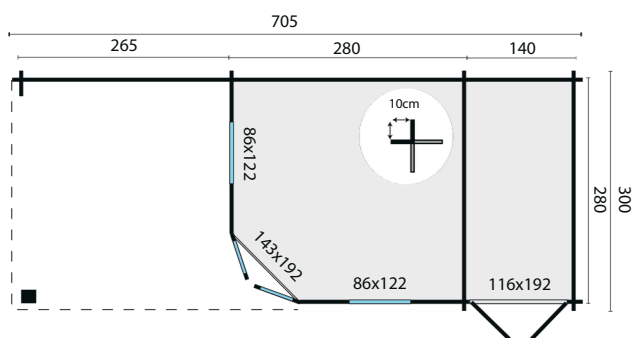

COUNTRYWOOD

Olson

All sizes are approximate and in cm

6,7+3,7+7,4m²

-

30,4m³

44mm

31,0m²

3-6-3mm

1600kg

600x120x68cm