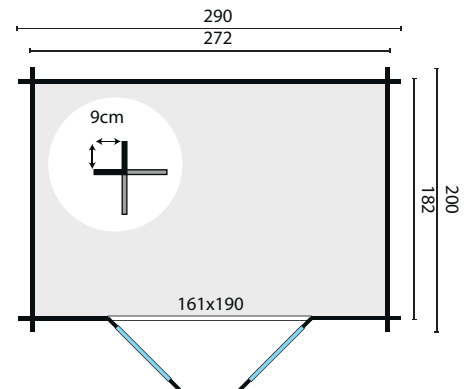

COUNTRYWOOD

Kris

All sizes are approximate and in cm

 4,7m²
 9,6m³
 6,8m²

 -
 28mm
 4mm