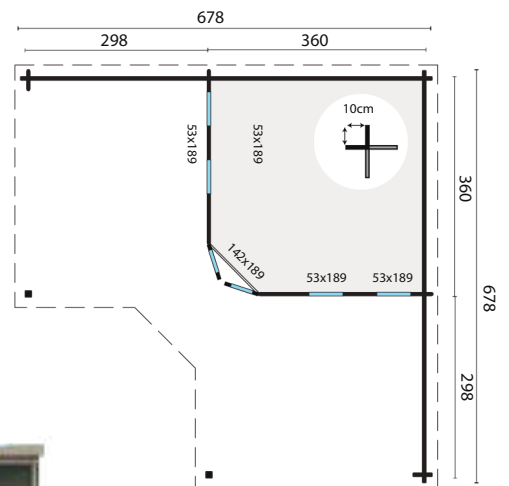

COUNTRYWOOD

Jutka

All sizes are approximate and in cm

11,8+10,3+10,3m²

-

29,5m³

44mm

40,4m²

3-6-3mm

1700kg

600x114x85cm