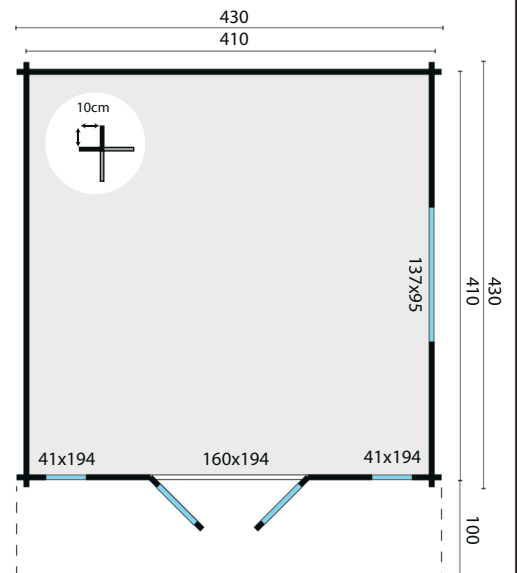

COUNTRYWOOD

Laula

All sizes are approximate and in cm

 17,0m²
 39,1m³
 25,3m²

 -
 44mm
 4-6-4mm

 1230kg
 600x115x66cm