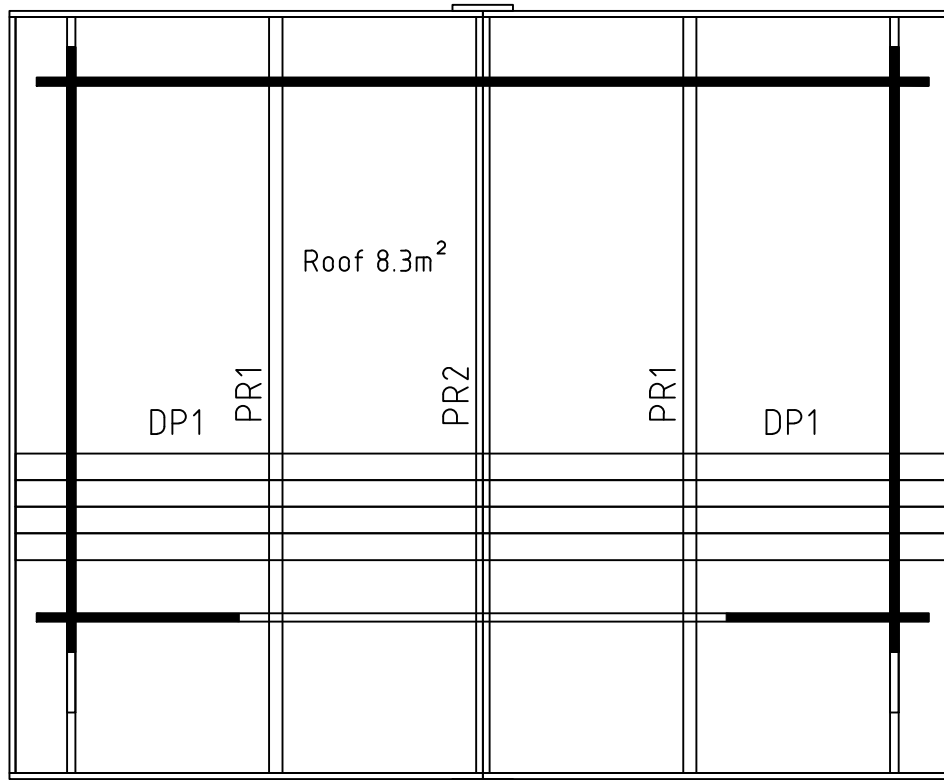

Model	Anja28	Page	
Client		Scale	1:25
Material	28x114	Date	10.11.2021
Company		File	Anja28.dwg