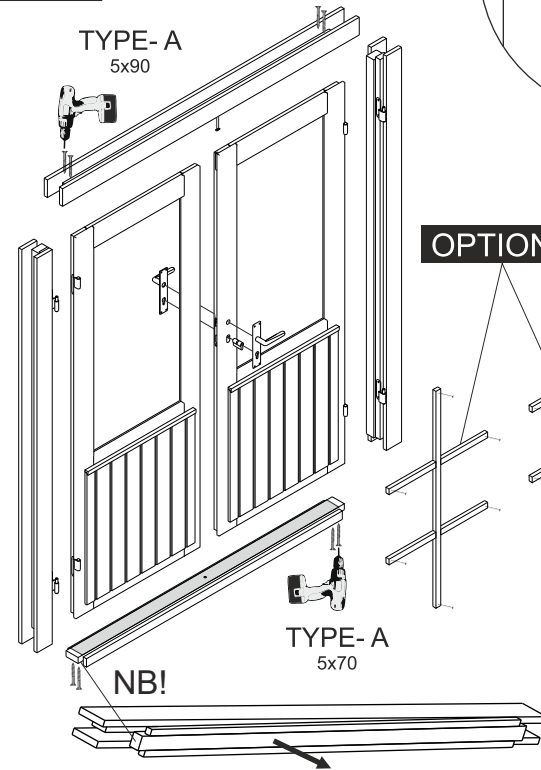

Model	Anja28	Page	
Client		Scale	1:25
Material	28x114	Date	10.11.2021
Company		File	Anja28.dwg

ADJUSTABLE HINGES

3.

1.

TYPE- B
4x60

TYPE- A
5x70

2.

OPTIONS