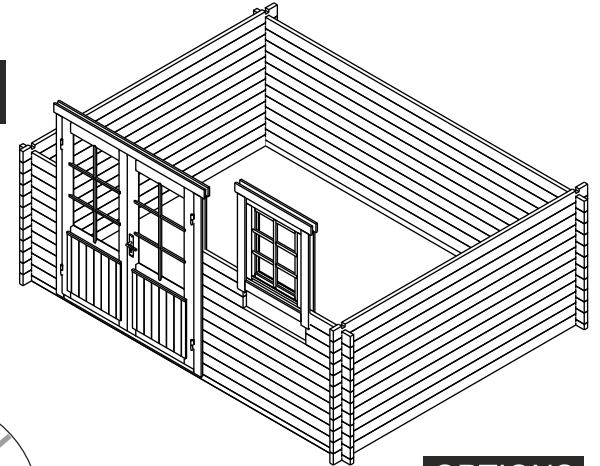

Model	Anja28	Page	5
Client		Scale	1:25
Material	2.8x11.4	Date	10.11.2021
Company		File	Anja28.dwg

Model	Anja28	Page	2
Client		Scale	1:25
Material	2.8x11.4	Date	10.11.2021
Company		File	Anja28.dwg

Model	Anja28	Page	3
Client		Scale	1:25
Material	2.8x11.4	Date	10.11.2021
Company		File	Anja28.dwg

Model	Anja28	Page	
Client		Scale	1:25
Material	28x114	Date	10.11.2021
Company		File	Anja28.dwg

ADJUSTABLE HINGES

3.

1.

TYPE- B
4x60

TYPE- A
5x70

2.

OPTIONS