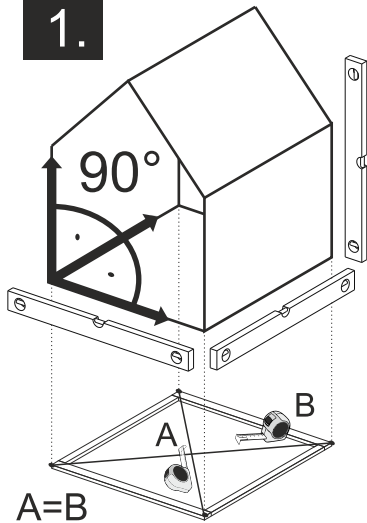

H = 1.700 m
 TOTAL: 4.70 m²

Model	Anja28	Page	
Client		Scale	1:25
Material	28x114	Date	10.11.2021
Company		File	Anja28.dwg

Model	Anja28	Page	4
Client		Scale	1:25
Material	2.8x11.4	Date	10.11.2021
Company		File	Anja28.dwg

Model	Anja28	Page	
Client		Scale	1:25
Material	28x114	Date	10.11.2021
Company		File	Anja28.dwg

ADJUSTABLE HINGES

3.

1.

TYPE- B
4x60

TYPE- A
5x70

2.

OPTIONS