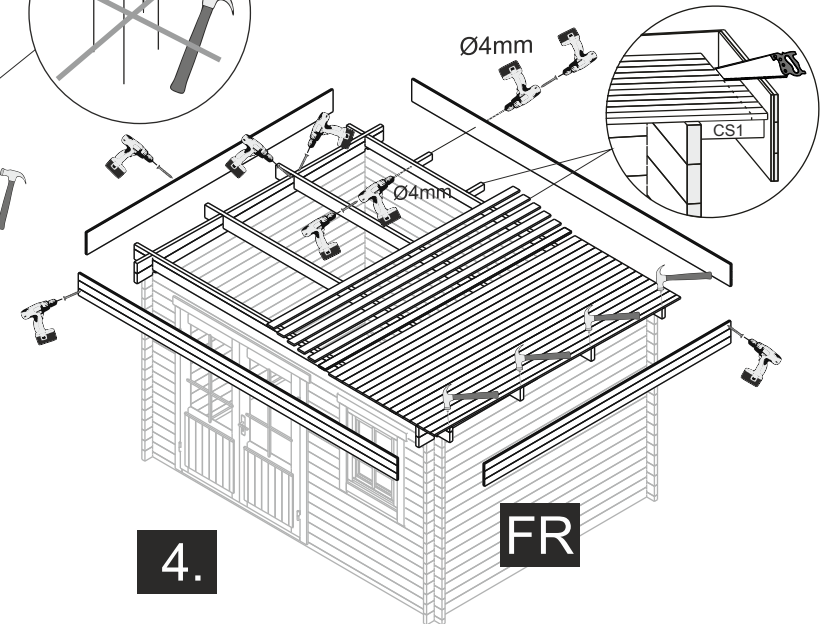

OPTIONS

FR

The guide is illustrative. This guide is not project specification.
Der Leitfaden ist illustrativ. Dieser Leitfaden ist keine Projektspezifikation.
De gids is illustratief. Deze gids is geen projectspecificatie.