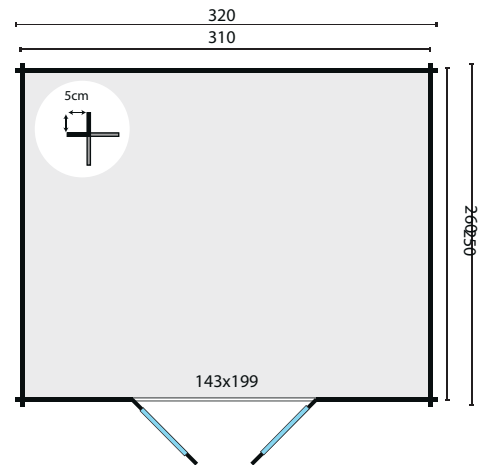

# COUNTRYWOOD Hypermodern

All sizes are approximate and in cm

 7,4m<sup>2</sup>

 17,5m<sup>3</sup>

 9,5m<sup>2</sup>

-

 28mm

 4mm

 520kg

 345x120x49cm