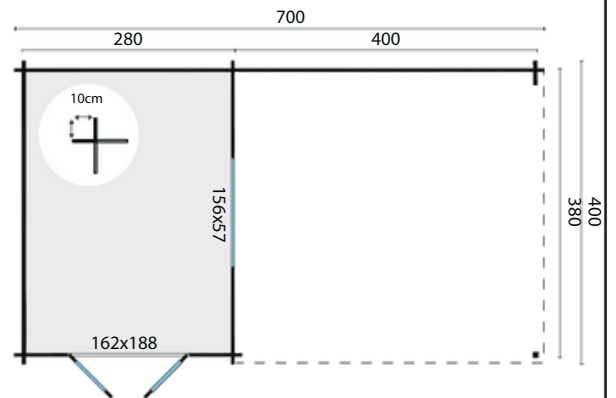

COUNTRYWOOD

Anton

All sizes are approximate and in cm

 10,2+16,0m²

 23,0m³

 29,8m²

-

 40mm

 4mm

1100kg

430x114x75cm