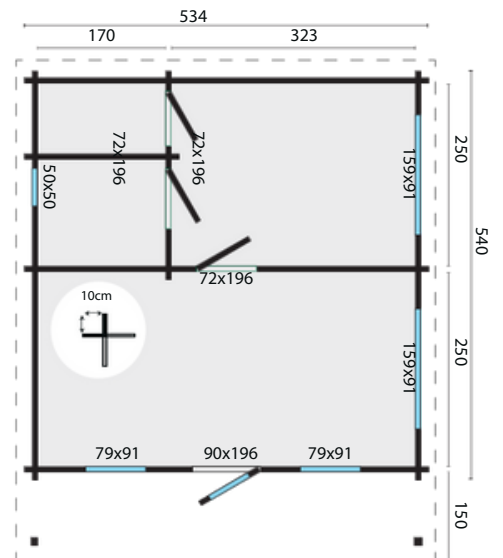

COUNTRYWOOD

Ennis

All sizes are approximate and in cm

 26,7m²
 66,7m³
 38,3m²

 28mm
 70mm
 4-14-4mm

 1650/1650kg
 140/230kg
 600x120x76/600x120x77cm
 210x100x40/210x120x50cm