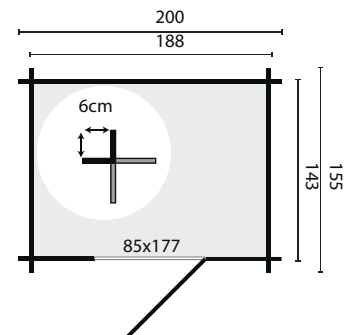

COUNTRYWOOD

Irina

All sizes are approximate and in cm

 2,6m²
 5,2m³
 4,0m²

 -
 19mm
 -

 200kg
 230x120x31cm