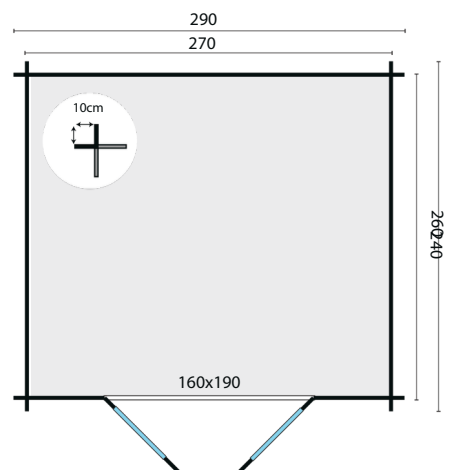

COUNTRYWOOD

Mila

228T

All sizes are approximate and in cm

6,2m²

-

13,0m³

28mm

9,1m²

4mm