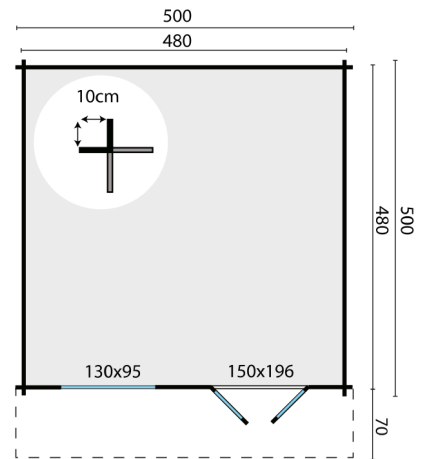

COUNTRYWOOD

Hendrick

All sizes are approximate and in cm

22,2m²

50,0m³

32,0m²

-

44mm

4-6-4mm

1400kg

608x115x60cm