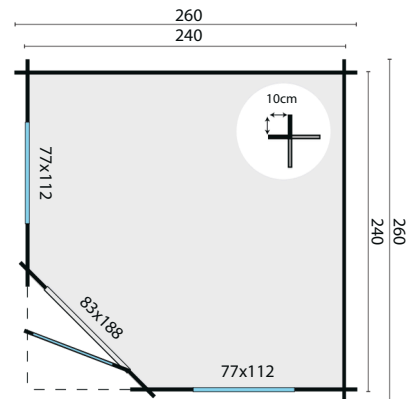

# Daniel

All sizes are approximate and in cm

 5,8m<sup>2</sup>

 14,5m<sup>3</sup>

 9,0m<sup>2</sup>

-

 28mm

 4mm

 443kg

 262x120x52cm