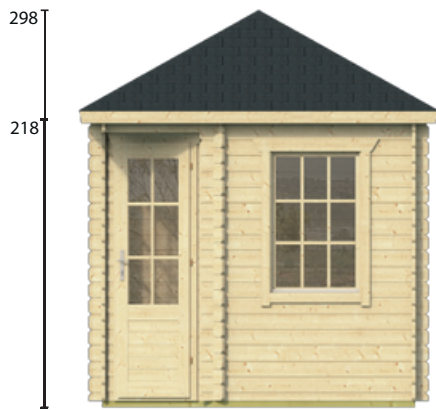

# COUNTRYWOOD

# Daniel

All sizes are approximate and in cm

 5,8m<sup>2</sup>

 14,5m<sup>3</sup>

 9,0m<sup>2</sup>

-

 28mm

 4mm

 443kg

 262x120x52cm