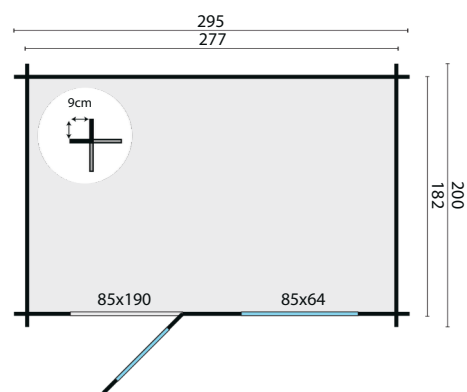

# Sten

All sizes are approximate and in cm

4,8m<sup>2</sup>

-

10,0m<sup>3</sup>

28mm

7,1m<sup>2</sup>

4mm

370kg

300x115x49cm