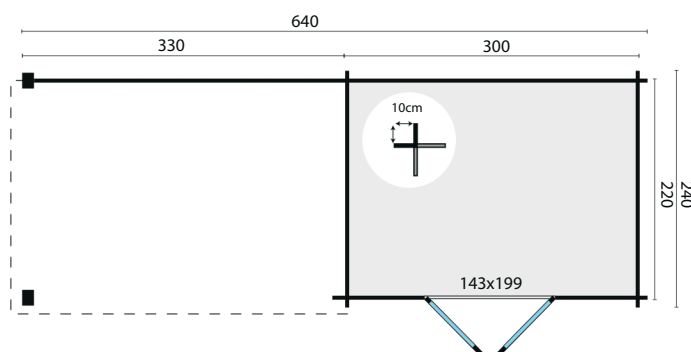

COUNTRYWOOD

Maja

All sizes are approximate and in cm

6,6+7,2m²

-

15,0m³

28mm

19,3m²

4mm

910kg

370x120x67cm