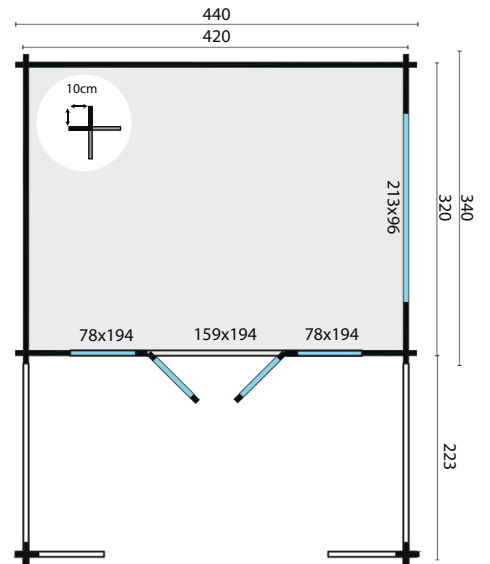

COUNTRYWOOD

Bolton

All sizes are approximate and in cm

 13,4+9,2m²

 31,0m³

 27,6m²

-

 58mm

 4-6-4mm

1650kg

610x115x77cm